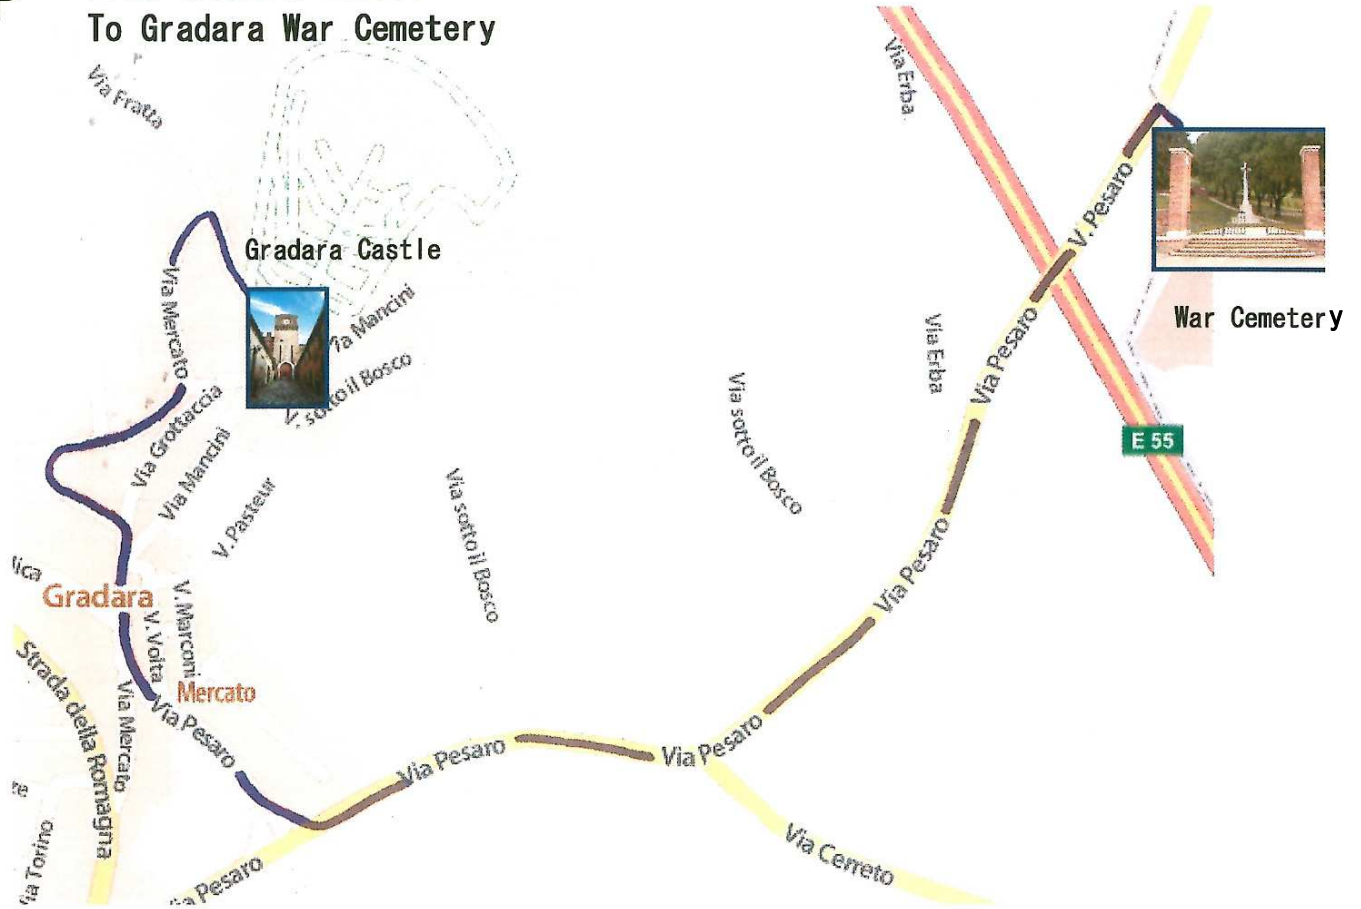

MAP

From Gradara Castle To Gradara War Cemetery

Direction from Gradara Castle to Gradara War Cemetery

- ↓ Exit the castle and take your car.
- ↓ Follow the main road.
- ↓ At the fourth curve go straight then follow the direction to Pesaro.
- ↓ Pass the bridge over the motorway.
- ↓ The Cemetery's entrance is immediately on your right